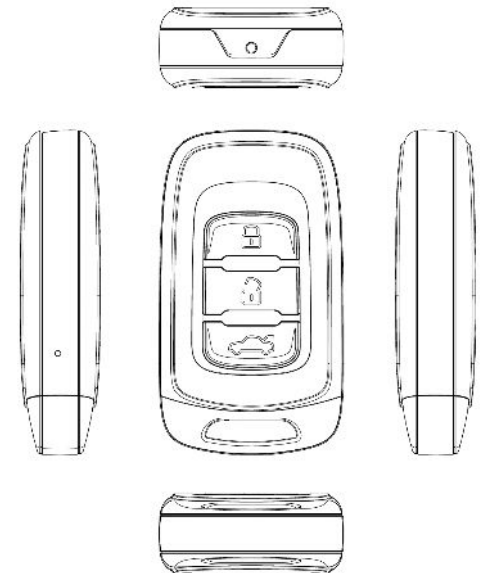

### FEATURES

- 4K Ultra HD video quality
- Built-in Wi-Fi allows you to control, view and download video from your smartphone
- Records at 25, 30, 60, 120 fps
- Takes up to 256GB memory card
- Appears as a normal keyfob with built-in DVR
- LED indicators for power, charging, Wi-Fi and recording
- Over-write function, hassle free for changing the memory card

### SPECIFICATION

BUILT-IN CAMERA MODULE	
BUILT-IN IMAGE SENSOR	1/2.8" Progressive CMOS Sensor
SENSOR RESOLUTION	3864 x 2218
SENSOR SENSITIVITY	3864 x 2218
LENS F/NO.	F 3.2
FOCAL LENGTH	4mm
ANGLE OF VIEW	66°
VIDEO SPEC.	
ALGORITHM	H.264, JPEG
FILE FORMAT	MOV, JPG
VIDEO RECORDING MODE	Manual & Motion Detection
RECORDING CAPABILITY	3840 x 2160@25/30fps / 2704 x 1520@30fps / 1920 x 1080@30/60/120fps / 280 x 720@60/120fps
FRAME RATE	25 fps, 30 fps, 60 fps, 120 fps
WIFI SPEC.	
WI-FI	Built-in Wi-Fi Module(IEEE 802.11b/g/n)
WI-FI PROTOCOL	RTSP
STORAGE & I/O	
MEMORY TYPE	Micro SD Card ( Support SDHC max = 256GB)
DATA INTERFACE	Mini USB 2.0
MISC.	
DATE/TIME TABLE	YYYY/MM/DD, HH:MM:SS
SNAPSHOT	Recording and playback video (Via APP) Size 4320 x 3240
POWER	
POWER INPUT	DC 5V
POWER CONSUMPTION	350mA (Wi-Fi OFF) (Wi-Fi ON + 100mA)
CHARGING FREQUENCY 300MA	300mA
BATTERY INPUT	DC 3.7V / 660mAh high polymers battery
BATTERY LIFETIME	Continuous Recording 75min (Wi-Fi ON) / 110min (Wi-Fi OFF)
RECORDING TIME	140min @ 3840x2160@30fps resolution (64GB SDHC card)
PHYSICAL	
VIBRATION ALERT	Power on/off, Recording, Low Battery
DIMENSION	70mmx40mmx15ml
WEIGHT	46g

PRODUCT SKETCH

STANDARD ACCESSORIES

LEATHERETTE PROTECTIVE POUCH

USB TYPE-C CABLE

64GB MICRO SD CARD