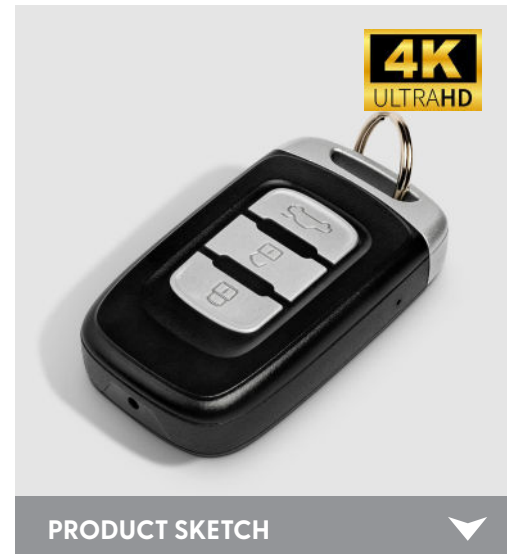

SPECIFICATION

BUILT-IN CAMERA MODULE	
BUILT-IN IMAGE SENSOR	1/2.8" Progressive CMOS Sensor
SENSOR RESOLUTION	3864 x 2218
SENSOR SENSITIVITY	3864 x 2218
LENS F/NO.	F 3.2
FOCAL LENGTH	4mm
ANGLE OF VIEW	66°
VIDEO SPEC.	
ALGORITHM	H.264, JPEG
FILE FORMAT	MOV, JPG
VIDEO RECORDING MODE	Manual & Motion Detection
RECORDING CAPABILITY	3840 x 2160@25/30fps / 2704 x 1520@30fps / 1920 x 1080@30/60/120fps / 280 x 720@60/120fps
FRAME RATE	25 fps, 30 fps, 60 fps, 120 fps
WIFI SPEC.	
WI-FI	Built-in Wi-Fi Module(IEEE 802.11b/g/n)
WI-FI PROTOCOL	RTSP
STORAGE & I/O	
MEMORY TYPE	Micro SD Card (Support SDHC max = 256GB)
DATA INTERFACE	Mini USB 2.0
MISC.	
DATE/TIME TABLE	YYYY/MM/DD, HH:MM:SS
SNAPSHOT	Recording and playback video (Via APP) Size 4320 x 3240
POWER	
POWER INPUT	DC 5V
POWER CONSUMPTION	350mA (Wi-Fi OFF) (Wi-Fi ON + 100mA)
CHARGING FREQUENCY 300MA	300mA
BATTERY INPUT	DC 3.7V / 660mAh high polymers battery
BATTERY LIFETIME	Continuous Recording 75min (Wi-Fi ON) / 110min (Wi-Fi OFF)
RECORDING TIME	140min @ 3840x2160@30fps resolution (64GB SDHC card)
PHYSICAL	
VIBRATION ALERT	Power on/off, Recording, Low Battery
DIMENSION	70mmx40mmx15ml
WEIGHT	46g

* This product is for Law Enforcement and Home Security Use Only!

CE/FCC CERTIFIED * Specifications are subject to change without prior notice.

© LawMate UK 2022 (Red48 Limited) is the authorised UK Distributor of LawMate International.