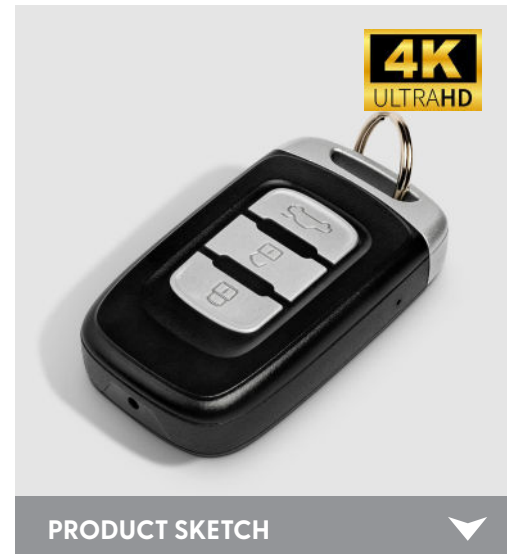

SPECIFICATION

BUILT-IN CAMERA MODULE	
BUILT-IN IMAGE SENSOR	1/2.8" Progressive CMOS Sensor
SENSOR RESOLUTION	2592 x 1944
SENSOR SENSITIVITY	2.8 Lux @ F 3.2
LENS F/NO.	F 3.2
FOCAL LENGTH	4mm
ANGLE OF VIEW	66°
VIDEO SPEC.	
ALGORITHM	H.264, JPEG
FILE FORMAT	MOV, JPG
VIDEO RECORDING MODE	Manual & Motion Detection
RECORDING CAPABILITY	3840 x 2160@25/30fps / 2704 x 1520@30fps / 1920 x 1080@30/60/120fps / 280 x 720@60/120fps
FRAME RATE	25 fps, 30 fps, 60 fps, 120 fps
WIFI SPEC.	
WI-FI	Built-in Wi-Fi Module(IEEE 802.11b/g/n)
WI-FI PROTOCOL	RTSP
STORAGE & I/O	
MEMORY TYPE	Micro SD Card (Support SDHC max = 256GB)
DATA INTERFACE	Mini USB 2.0
MISC.	
DATE/TIME TABLE	YYYY/MM/DD, HH:MM:SS
SNAPSHOT	Recording and playback video (Via APP) Size 4320 x 3240
POWER	
POWER INPUT	DC 5V
POWER CONSUMPTION	350mA (Wi-Fi OFF) (Wi-Fi ON + 100mA)
CHARGING FREQUENCY 300MA	300mA
BATTERY INPUT	DC 3.7V / 660mAh high polymers battery
BATTERY LIFETIME	Continuous Recording 75min (Wi-Fi ON) / 110min (Wi-Fi OFF)
RECORDING TIME	140min @ 3840x2160@30fps resolution (64GB SDHC card)
PHYSICAL	
VIBRATION ALERT	Power on/off, Recording, Low Battery
DIMENSION	70mmx40mmx15ml
WEIGHT	46g

* This product is for Law Enforcement and Home Security Use Only!

CE/FCC CERTIFIED * Specifications are subject to change without prior notice.

© LawMate UK 2022 (Red48 Limited) is the authorised UK Distributor of LawMate International.