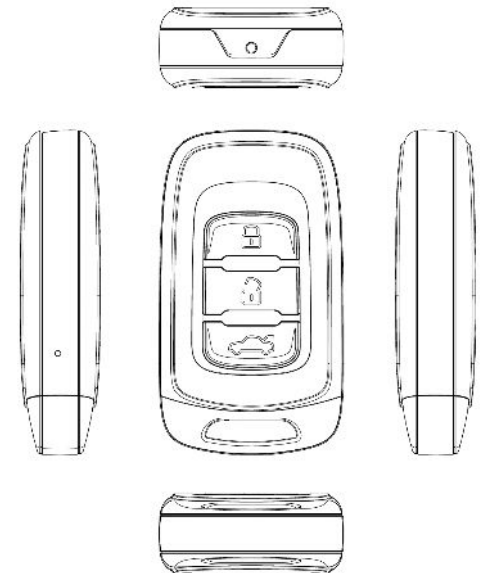

LawMate PV-RC400UW

4K Ultra HD Keyfob Wi-Fi DVR

FEATURES

- 4K Ultra HD video quality
- Built-in Wi-Fi allows you to control, view and download video from your smartphone
- Records at 25, 30, 60, 120 fps
- Takes up to 256GB memory card
- Appears as a normal keyfob with built-in DVR
- LED indicators for power, charging, Wi-Fi and recording
- Over-write function, hassle free for changing the memory card

SPECIFICATION

BUILT-IN CAMERA MODULE	
BUILT-IN IMAGE SENSOR	1/2.8" Progressive CMOS Sensor
SENSOR RESOLUTION	2592 x 1944
SENSOR SENSITIVITY	2.8 Lux @ F 3.2
LENS F/NO.	F 3.2
FOCAL LENGTH	4mm
ANGLE OF VIEW	66°
VIDEO SPEC.	
ALGORITHM	H.264, JPEG
FILE FORMAT	MOV, JPG
VIDEO RECORDING MODE	Manual & Motion Detection
RECORDING CAPABILITY	3840 x 2160@25/30fps / 2704 x 1520@30fps / 1920 x 1080@30/60/120fps / 280 x 720@60/120fps
FRAME RATE	25 fps, 30 fps, 60 fps, 120 fps
WIFI SPEC.	
WI-FI	Built-in Wi-Fi Module(IEEE 802.11b/g/n)
WI-FI PROTOCOL	RTSP
STORAGE & I/O	
MEMORY TYPE	Micro SD Card (Support SDHC max = 256GB)
DATA INTERFACE	Mini USB 2.0
MISC.	
DATE/TIME TABLE	YYYY/MM/DD, HH:MM:SS
SNAPSHOT	Recording and playback video (Via APP) Size 4320 x 3240
POWER	
POWER INPUT	DC 5V
POWER CONSUMPTION	350mA (Wi-Fi OFF) (Wi-Fi ON + 100mA)
CHARGING FREQUENCY 300MA	300mA
BATTERY INPUT	DC 3.7V / 660mAh high polymers battery
BATTERY LIFETIME	Continuous Recording 75min (Wi-Fi ON) / 110min (Wi-Fi OFF)
RECORDING TIME	140min @ 3840x2160@30fps resolution (64GB SDHC card)
PHYSICAL	
VIBRATION ALERT	Power on/off, Recording, Low Battery
DIMENSION	70mmx40mmx15ml
WEIGHT	46g

PRODUCT SKETCH

STANDARD ACCESSORIES

LEATHERETTE PROTECTIVE POUCH

USB TYPE-C CABLE

64GB MICRO SD CARD