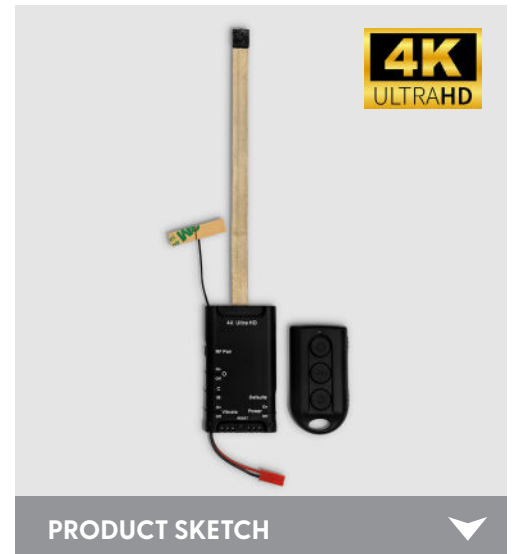

SPECIFICATION

BUILT-IN CAMERA MODULE	
BUILT-IN IMAGE SENSOR	1/2.8" Progressive CMOS Sensor
SENSOR RESOLUTION	2592 × 1944
SENSOR SENSITIVITY	2592 × 1944
LENS F/NO.	F 3.2
FOCAL LENGTH	4mm
ANGLE OF VIEW	66°
VIDEO SPEC.	
ALGORITHM	H.264, JPEG
FILE FORMAT	MOV, JPG
VIDEO RECORDING MODE	Manual & Motion Detection
RECORDING CAPABILITY	3840 × 2160@25/30fps 2704 / 1520@30fps / 1920 / 1080@30/60/120fps 1280 / 720@60/120/240fps
FRAME RATE	25 fps, 30 fps, 60 fps, 120 fps, 240 fps
WIFI SPEC.	
WI-FI	25 fps, 30 fps, 60 fps, 120 fps, 240 fps
WI-FI PROTOCOL	RTSP
STORAGE & I/O	
MEMORY TYPE	Micro SD Card (Support SDHC max = 256GB)
DATA INTERFACE	Mini USB 2.0
MISC.	
DATE/TIME TABLE	YYYY/MM/DD, HH:MM:SS
SNAPSHOT	Recording and playback video (Via APP) Size 4320 × 3240
POWER	
POWER INPUT	DC 5V
POWER CONSUMPTION	400mA-450mA (Wi-Fi OFF) (Wi-Fi ON + 100mA)
CHARGING FREQUENCY 300MA	800mA
BATTERY INPUT	DC 3.7V / 660mAH high polymers battery
BATTERY LIFETIME	Continuous Recording 70min (Wi-Fi ON)/90min (Wi-Fi OFF)
RECORDING TIME	140min @ 3840×2160@30fps resolution (64GB SDHC card)
PHYSICAL	
VIBRATION ALERT	Power on/off, Recording, Low Battery
DIMENSION	68x38x10mm
WEIGHT	46g

* This product is for Law Enforcement and Home Security Use Only!

CE/FCC CERTIFIED * Specifications are subject to change without prior notice.

© LawMate UK 2022 (Red48Limited) is the authorised UK Distributor of LawMate International.