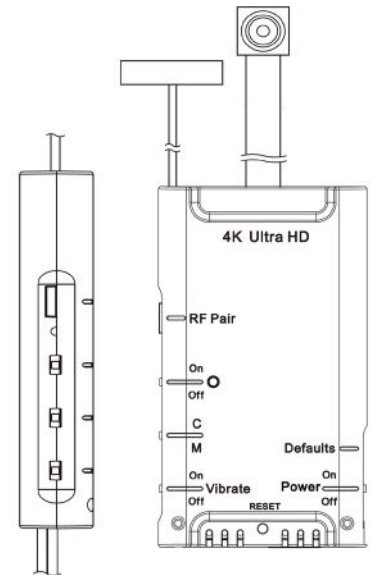

LawMate PV-DY40UW

4K Ultra HD DIY Hidden Camera Portable Wi-Fi DVR Module

FEATURES

- 1/2.8" progressive CMOS sensor
- 4K Ultra HD Video Quality
- Built-in Wi-Fi allows you to control, view, playback and download video from your smartphone
- Make your own hidden camera with this tiny DVR
- Install the extended hidden camera in any way you like
- Compatible with LawMate RF remote control
- Two lens to choose: normal and wide-angle
- Powered from battery , handy to carry

SPECIFICATION

BUILT-IN CAMERA MODULE	
BUILT-IN IMAGE SENSOR	1/2.8" Progressive CMOS Sensor
SENSOR RESOLUTION	2592 × 1944
SENSOR SENSITIVITY	2592 × 1944
LENS F/NO.	F 3.2
FOCAL LENGTH	4mm
ANGLE OF VIEW	66°
VIDEO SPEC.	
ALGORITHM	H.264, JPEG
FILE FORMAT	MOV, JPG
VIDEO RECORDING MODE	Manual & Motion Detection
RECORDING CAPABILITY	3840 × 2160@25/30fps 2704 / 1520@30fps / 1920 / 1080@30/60/120fps 1280 / 720@60/120/240fps
FRAME RATE	25 fps, 30 fps, 60 fps, 120 fps, 240 fps
WIFI SPEC.	
WI-FI	25 fps, 30 fps, 60 fps, 120 fps, 240 fps
WI-FI PROTOCOL	RTSP
STORAGE & I/O	
MEMORY TYPE	Micro SD Card (Support SDHC max = 256GB)
DATA INTERFACE	Mini USB 2.0
MISC.	
DATE/TIME TABLE	YYYY/MM/DD, HH:MM:SS
SNAPSHOT	Recording and playback video (Via APP) Size 4320 × 3240
POWER	
POWER INPUT	DC 5V
POWER CONSUMPTION	400mA-450mA (Wi-Fi OFF) (Wi-Fi ON + 100mA)
CHARGING FREQUENCY 300MA	800mA
BATTERY INPUT	DC 3.7V / 660mAH high polymers battery
BATTERY LIFETIME	Continuous Recording 70min (Wi-Fi ON)/90min (Wi-Fi OFF)
RECORDING TIME	140min @ 3840×2160@30fps resolution (64GB SDHC card)
PHYSICAL	
VIBRATION ALERT	Power on/off, Recording, Low Battery
DIMENSION	68x38x10mm
WEIGHT	46g

PRODUCT SKETCH

STANDARD ACCESSORIES

RECHARGEABLE BATTERY

WI-FI REMOTE CONTROL

2 X USB TYPE-C CABLES

64GB MICRO SD CARD