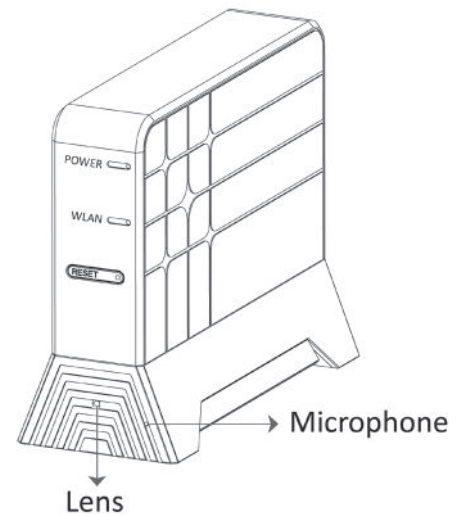

STANDARD ACCESSORIES