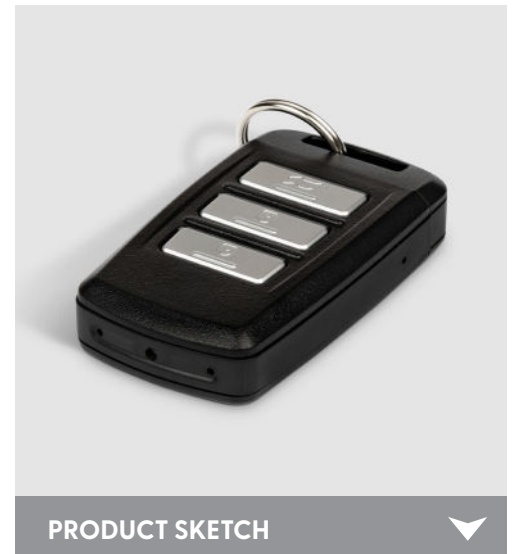

LawMate PV-RC200HDW Key-Fob

FEATURES

- 5MP CMOS covert pinhole camera
- Built-in Wi-Fi allows you to control, view, and download video from your smartphone
- Keyfob disguised 1080p integrated DVR
- Records at 1080p/720p/WVGA
- Vibration alert for Power/Rec/Wi-Fi, without even checking the device
- LED indicators for power, charging, Wi-Fi, and recording

SPECIFICATION

BUILT IN IMAGE SENSOR	1/3" progressive CMOS sensor
SENSOR RESOLUTION	2592x1944
SENSOR SENSITIVITY	3.3 Lux @ F 2.0
LENS F/NO.	F 3.2
FOCAL LENGTH	4mm
ANGLE OF VIEW	66°
ALGORITHM	H.264, JPEG
FILE FORMAT	MOV, JPG
VIDEO RECORDING MODE	Manual
RECORDING CAPABILITY	1920X1080
FRAME RATE	Up to 30 fps
DIGITAL ZOOM	4X
WIFI	Built-in WiFi Module(IEEE 802.11b/g/n)
WIFI PROTOCOL	RTSP
MEMORY TYPE	Micro SD Card Support SDHC max=32GB)
DATA INTERFACE	Mini USB 2.0
DATE/TIME TABLE	YYYY/MM/DD, HH:MM:SS
POWER INPUT	DC 5V
BATTERY LIFETIME	Continue recording 65min
VIBRATION ALERT	Power on/off, Recording, Low battery
DIMENSION	71X41X16MM
WEIGHT	46g