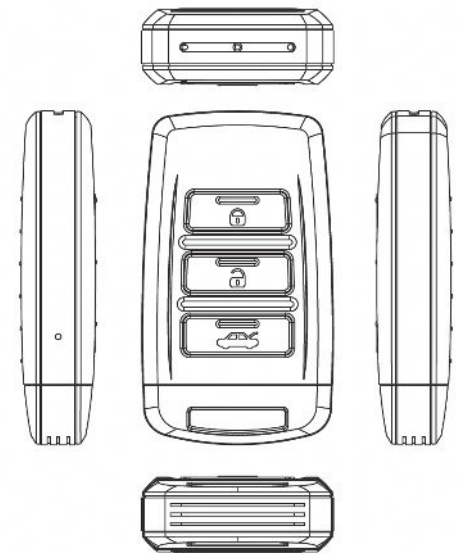

LawMate PV-RC200HDW Key-Fob

FEATURES

- 5MP CMOS covert pinhole camera
- Built-in Wi-Fi allows you to control, view, and download video from your smartphone
- Keyfob disguised 1080p integrated DVR
- Records at 1080p/720p/WVGA
- Vibration alert for Power/Rec/Wi-Fi, without even checking the device
- LED indicators for power, charging, Wi-Fi, and recording

SPECIFICATION

BUILT IN IMAGE SENSOR	1/3" progressive CMOS sensor
SENSOR RESOLUTION	2592x1944
SENSOR SENSITIVITY	3.3 Lux @ F 2.0
LENS F/NO.	F 3.2
FOCAL LENGTH	4mm
ANGLE OF VIEW	66°
ALGORITHM	H.264, JPEG
FILE FORMAT	MOV, JPG
VIDEO RECORDING MODE	Manual
RECORDING CAPABILITY	1920X1080
FRAME RATE	Up to 30 fps
DIGITAL ZOOM	4X
WIFI	Built-in WiFi Module(IEEE 802.11b/g/n)
WIFI PROTOCOL	RTSP
MEMORY TYPE	Micro SD Card Support SDHC max=32GB)
DATA INTERFACE	Mini USB 2.0
DATE/TIME TABLE	YYYY/MM/DD, HH:MM:SS
POWER INPUT	DC 5V
BATTERY LIFETIME	Continue recording 65min
VIBRATION ALERT	Power on/off, Recording, Low battery
DIMENSION	71X41X16MM
WEIGHT	46g

PRODUCT SKETCH

STANDARD ACCESSORIES

USB CABLE

MEMORY CARD