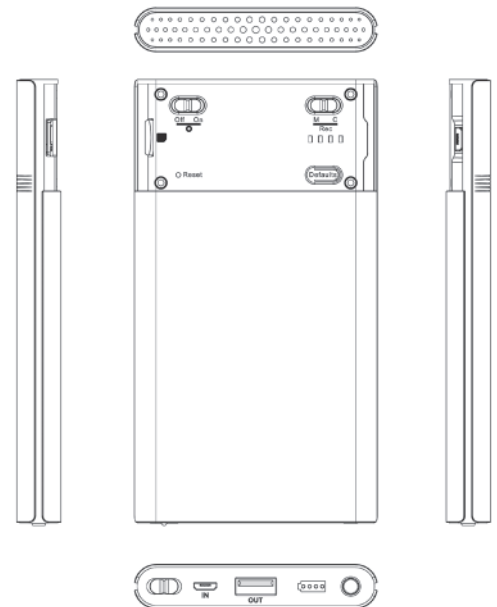

LawMate PV-PB30W USB Powerbank

FEATURES

- Built-in Wi-Fi allows you to control, view and download video from your smartphone
- Records at 1080p/720p/WVGA @ 30fps
- Takes up to 64GB memory card
- Appears as a normal smartphone/tablet power bank with built-in DVR and 2MP camera
- LED indicators for power, charging, Wi-Fi and recording
- Over-write function, hassle free for changing the memory card

SPECIFICATION

EXTERNAL CAMERA MODULE	
BUILT-IN IMAGE SENSOR	1/2.8" Progressive CMOS Sensor
SENSOR RESOLUTION	2592 x 1944
SENSOR SENSITIVITY	3.3 Lux @ F 2.0
LENS F/NO.	F 2.4+-5%
FOCAL LENGTH	3.7mm
ANGLE OF VIEW	70°
VIDEO SPEC.	
ALGORITHM	H.264, JPEG
FILE FORMAT	MOV, JPG
VIDEO RECORDING MODE	Auto / Manual / Motion Detection
RECORDING CAPABILITY	1080P / 720P / WVGA
FRAME RATE	Up to 30 fps
WIFI SPEC.	
WI-FI	Built-in Wi-Fi Module
STORAGE & I/O	
MEMORY TYPE	Micro SD Card (Support SDHC max. 64GB) Use Device Format
DATA INTERFACE	Mini USB 2.0
BATTERY OUTPUT	USB DC 5V Output 550mA
MISC.	
DISGUISED MODE	Stand-By, Power-Off
DATE/TIME TABLE	YYYY.MM.DD, HH,MM,SS
SNAPSHOT	Snapshot image when preview
POWER	
POWER INPUT	DC5V
POWER CONSUMPTION	300mA-360mA (Wi-Fi off Wi-Fi = 100mA)
CHARGING TIME	150min-200min
BATTERY INPUT	DC 3.7V / 4500 mA Lithium battery
BATTERY LIFETIME	Continuous recording 600min for Wi-Fi off
RECORDING TIME	5h @ 1920 x 1080 resolution (32GB SD card)
VIBRATION ALERT	Power on/off, Recording, Low battery

*This product is for Law Enforcement and Home Security Use Only.

PRODUCT SKETCH

STANDARD ACCESSORIES

USB CABLE

S-PB30U/L

S-PB30U/C

MEMORY CARD