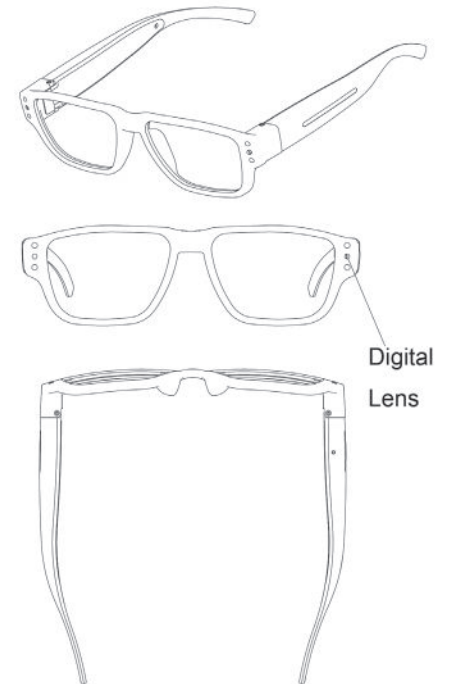

INCLUDES
USER
GUIDE