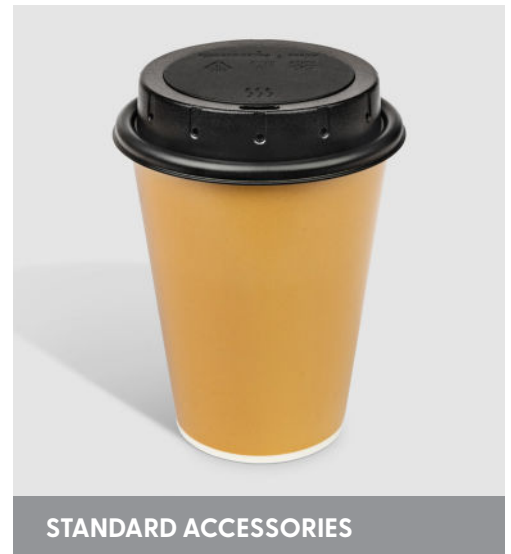

SPECIFICATION

BUILT-IN IMAGE SENSOR	1/3" progressive CMOS sensor
SENSOR RESOLUTION	2592x1944
SENSOR SENSITIVITY	3.3 Lux @ F 2.0
LENS F/NO.	F 3.2
FOCAL LENGTH	4mm
ANGLE OF VIEW	66°
ALGORITHM	H.264, JPEG
FILE FORMAT	MOV, JPG
VIDEO RECORDING MODE	Manual
RECORDING CAPABILITY	1920X1080
FRAME RATE	Up to 30 fps
WI-FI	Built-in WiFi Module(IEEE 802.11b/g/n)
WIFI PROTOCOL	RTSP
MEMORY TYPE	Micro SD Card (Support SDHC max=32GB)
DATA INTERFACE	Mini USB 2.0
DATE/TIME TABLE	YYYY/MM/DD, HH:MM:SS
POWER INPUT	DC 5V
POWER CONSUPTION	380-420mA(WiFi OFF)(WIFI ON+80mA)
CHARGING TIME	240 min(400mA)
BATTERY INPUT	DC 3.7V / 1400 MA POLYMERS BATTERY(XK504355)
BATTERY LIFETIME	1080P Continune recording 180min(WIFI OFF) 1080P Continune recording 165min(WIFI ON) 720P Continune recording 195min(WIFI OFF) 720P Continune recording 180min(WIFI ON) WVGA Continune recording 210min(WIFI OFF) WVGA Continune recording 195min(WIFI ON)
RECORDING TIME	160min @ 1920x1080 resolution (16GB SD card)
VIBRATION ALERT	Power on/off, Recording, Low battery
DIMENSION	93*93*20 MM
WEIGHT	88g

STANDARD ACCESSORIES