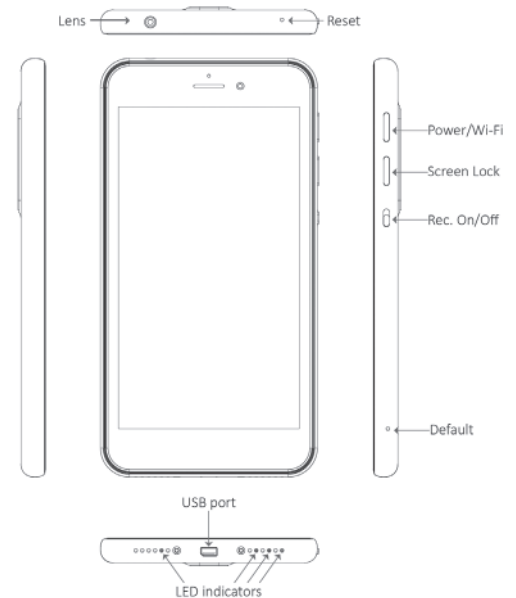

LawMate PV-900EVO3 Smart Phone

FEATURES

- Wi-Fi based smartphone design stand-alone DVR
- Record, stream live video and playback on free APP
- Depth of 8.4mm, with built-in 64G memory capacity
- Supports up to 1080p resolution @25fps/30fps/60fps
- Disguise screen display: (1) Password lock interface. (2) Screen Display Off
- Multiple recording modes: Auto/Manual/Motion Detection
- Instant-record key to start recording in 3 seconds after device is on
- Multi-layer password to protect recorded files
- Optional LED indicators and vibration alert
- Recording time up to 230 mins
- Suitable for portable usage and indoor recording

SPECIFICATION

DISPLAY	
LCD	5" 854 x 480 TFT-LCD
BUILT-IN CAMERA MODULE	
BUILT-IN IMAGE SENSOR	1/3" progressive CMOS sensor
SENSOR RESOLUTION	2304x1536
SENSOR SENSITIVITY	3.3 Lux @ F 2.0
LENS F/NO.	F 3.2
FOCAL LENGTH	4mm
ANGLE OF VIEW	66°
VIDEO SPEC.	
ALGORITHM	H.264, JPEG
FILE FORMAT	MOV, JPG
VIDEO RECORDING MODE	Auto/Manual/Motion Detection
RECORDING CAPABILITY	1920x1080, 1280x720, 640x480
FRAME RATE	Up to 60 fps
PHOTO CAPABILITY	5M(2592*1944)
STORAGE & I/O	
MEMORY TYPE	Built-in memory: 64G Module
DATA INTERFACE	Mini USB 2.0
MISC.	
DISGUISED MODE	Stand-By, LCD-Off
DATE/TIME TABLE	YYYY/MM/DD, HH:MM:SS
POWER	
POWER INPUT	DC5V
POWER CONSUMPTION	710mA(Wi-Fi off)-850mA(Wi-Fi on) LCD ON
BATTERY INPUT	DC 3.7V / 2000 mA Lithium battery
CHARGING TIME	240min(700mA)
BATTERY LIFETIME	Continue recording 230min (Wi-Fi off)-180min(Wi-Fi on)
PHYSICAL	
VIBRATION ALERT	Power on/off, Recording, Photo, Low battery
DIMENSION	143x75x8.4mm
WEIGHT	135g