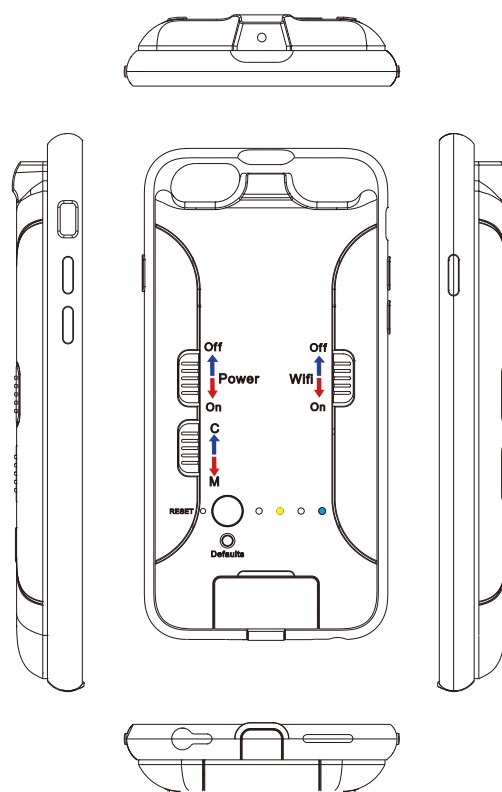

Product Sketch

Specification

Built-in Camera Module	
Built-in image sensor	1/3" progressive CMOS sensor
Sensor resolution	2592x1944
Sensor sensitivity	3.3 Lux @ F 2.0
Lens F/No.	F 3.2
Focal Length	4mm
Angle of View	66°
Video Spec.	
Algorithm	H.264, JPEG
File Format	MOV, JPG
Video recording mode	Manual
Recording Capability	1920x1080
Frame rate	Up to 30 fps
Digital Zoom	4X
WiFi Spec.	
WiFi	Built-in WiFi Module(IEEE 802.11b/g/n)
Wifi Protocol	RTSP
Storage & I/O	
Memory type	Micro SD Card (Support SDHC max=32GB)
Data interface	Mini USB 2.0
Misc.	
Date/Time Table	YYYY/MM/DD, HH:MM:SS
Snapshot	recording and playback video
Power	
Power Input	DC 5V
Power Consumption	380-420mA(WiFi OFF)(WiFi ON+80mA)
Charging Time	240 min(400mA)
Battery Input	DC 3.7V / 1200 mA high polymers battery(XK704041)
Battery Lifetime	1080P Continune recording 170min(WIFI OFF+LED OFF)
	1080P Continune recording 150min(WIFI OFF+LED ON)
	1080P Continune recording 130min(WIFI ON+LED OFF)
	1080P Continune recording 110min(WIFI ON+LED ON)
	720P Continune recording 185min(WIFI OFF+LED OFF)
	720P Continune recording 165min(WIFI OFF+LED ON)
	720P Continune recording 145min(WIFI ON+LED OFF)
	720P Continune recording 125min(WIFI ON+LED ON)
	WVGA Continune recording 200min(WIFI OFF+LED OFF)
	WVGA Continune recording 180min(WIFI OFF+LED ON)
	WVGA Continune recording 160min(WIFI ON+LED OFF)
WVGA Continune recording 140min(WIFI ON+LED ON)	
Recording time	160min @ 1920x1080 resolution (16GB SD card)
Physical	
Vibration Alert	Power on/off, Recording, Low battery
Dimension	70x140x15 mm
Weight	74g

Standard Accessories